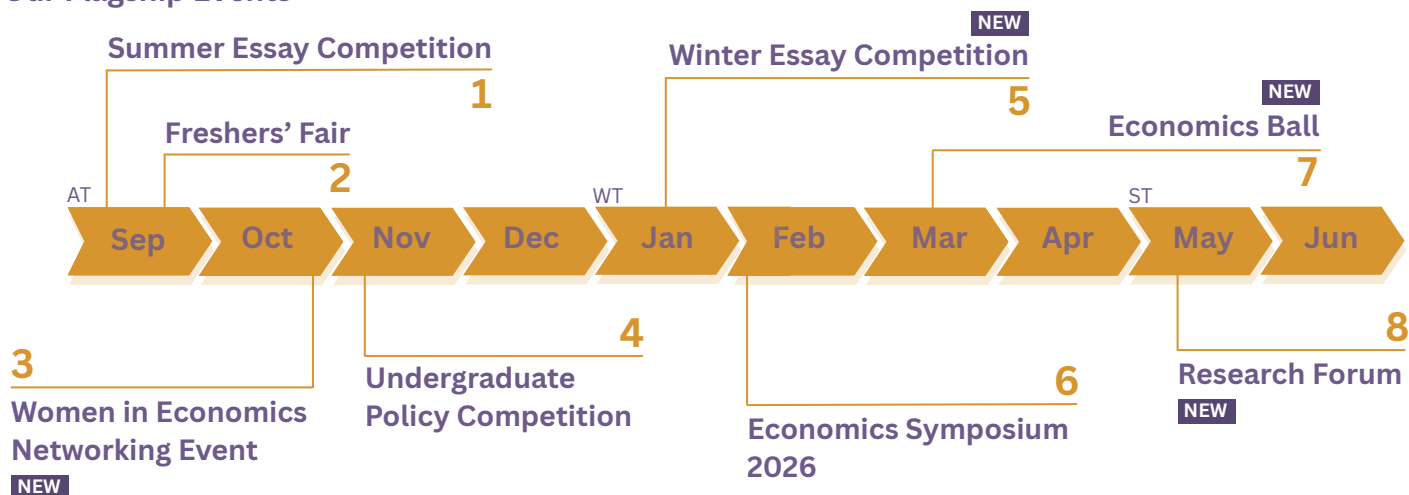

Our Initiatives and Offerings for 2025/26

The LSESU Economics Society

Presidential Welcome

The LSESU Economics Society is one of the largest economics societies in the world, and this year, I am delighted to share lots of fresh events and opportunities that we have planned. Firstly, we are launching the inaugural Economics Ball at LSE. The Economics Ball will serve as a celebration of the incredible work of all those involved in one of the world's finest Economics faculties and will also provide a fantastic opportunity for sponsors to share their message.

Rory Keeble

President of the LSESU Economics Society

Below is our prospective timeline for 2025/26, including our recurring programme, flagship events, and new initiatives.

Our Flagship Events

Our Weekly Programme

SEN CLUB

The Sen Club is a **weekly discussion group** that delivers an unparalleled diversity and calibre of speakers, from **professional economists to international academics**. Explore fresh perspectives on a diverse range of pertinent themes across economics and beyond in an **informal, conversational setting**.